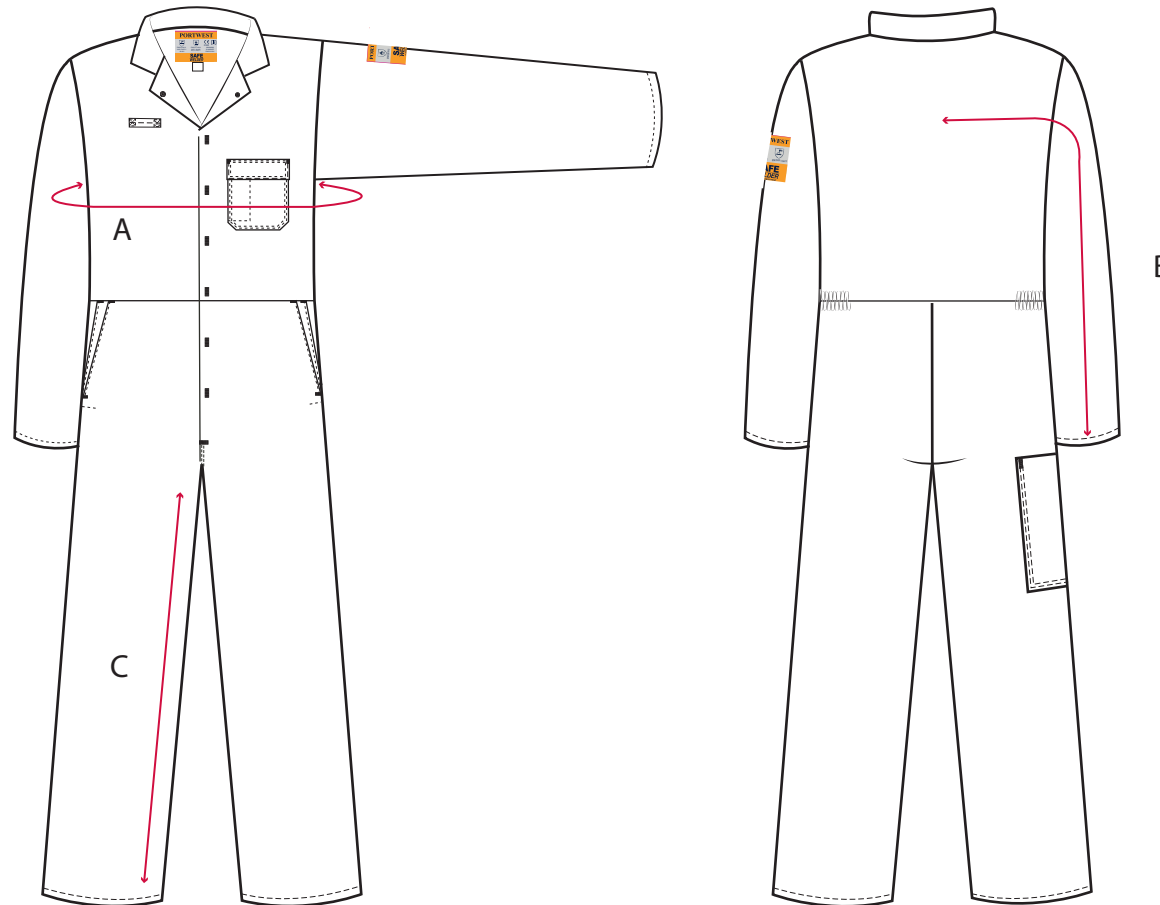

STYLE NO: C030

DESCRIPTION: 'Safe Welder' Boilersuit to EN ISO 11611, EN ISO 11612 and EN 340

FABRIC: 100% Sanforized Cotton Drill, 330gm

COLOUR: Orange, Red, Royal, Bottle Green.

Size		X Small	Small	Medium	Large	X Large	XX Large	3X Large	4X Large	5X Large
Chest	A	104	112	120	128	140	148	156	164	172
Sleeve length - 12cms below neckline,	B	80	81	81.5	82.5	84	85	86	87	88
Inside Leg	C	81.5	81.5	81.5	81.5	81.5	81.5	81.5	81.5	81.5